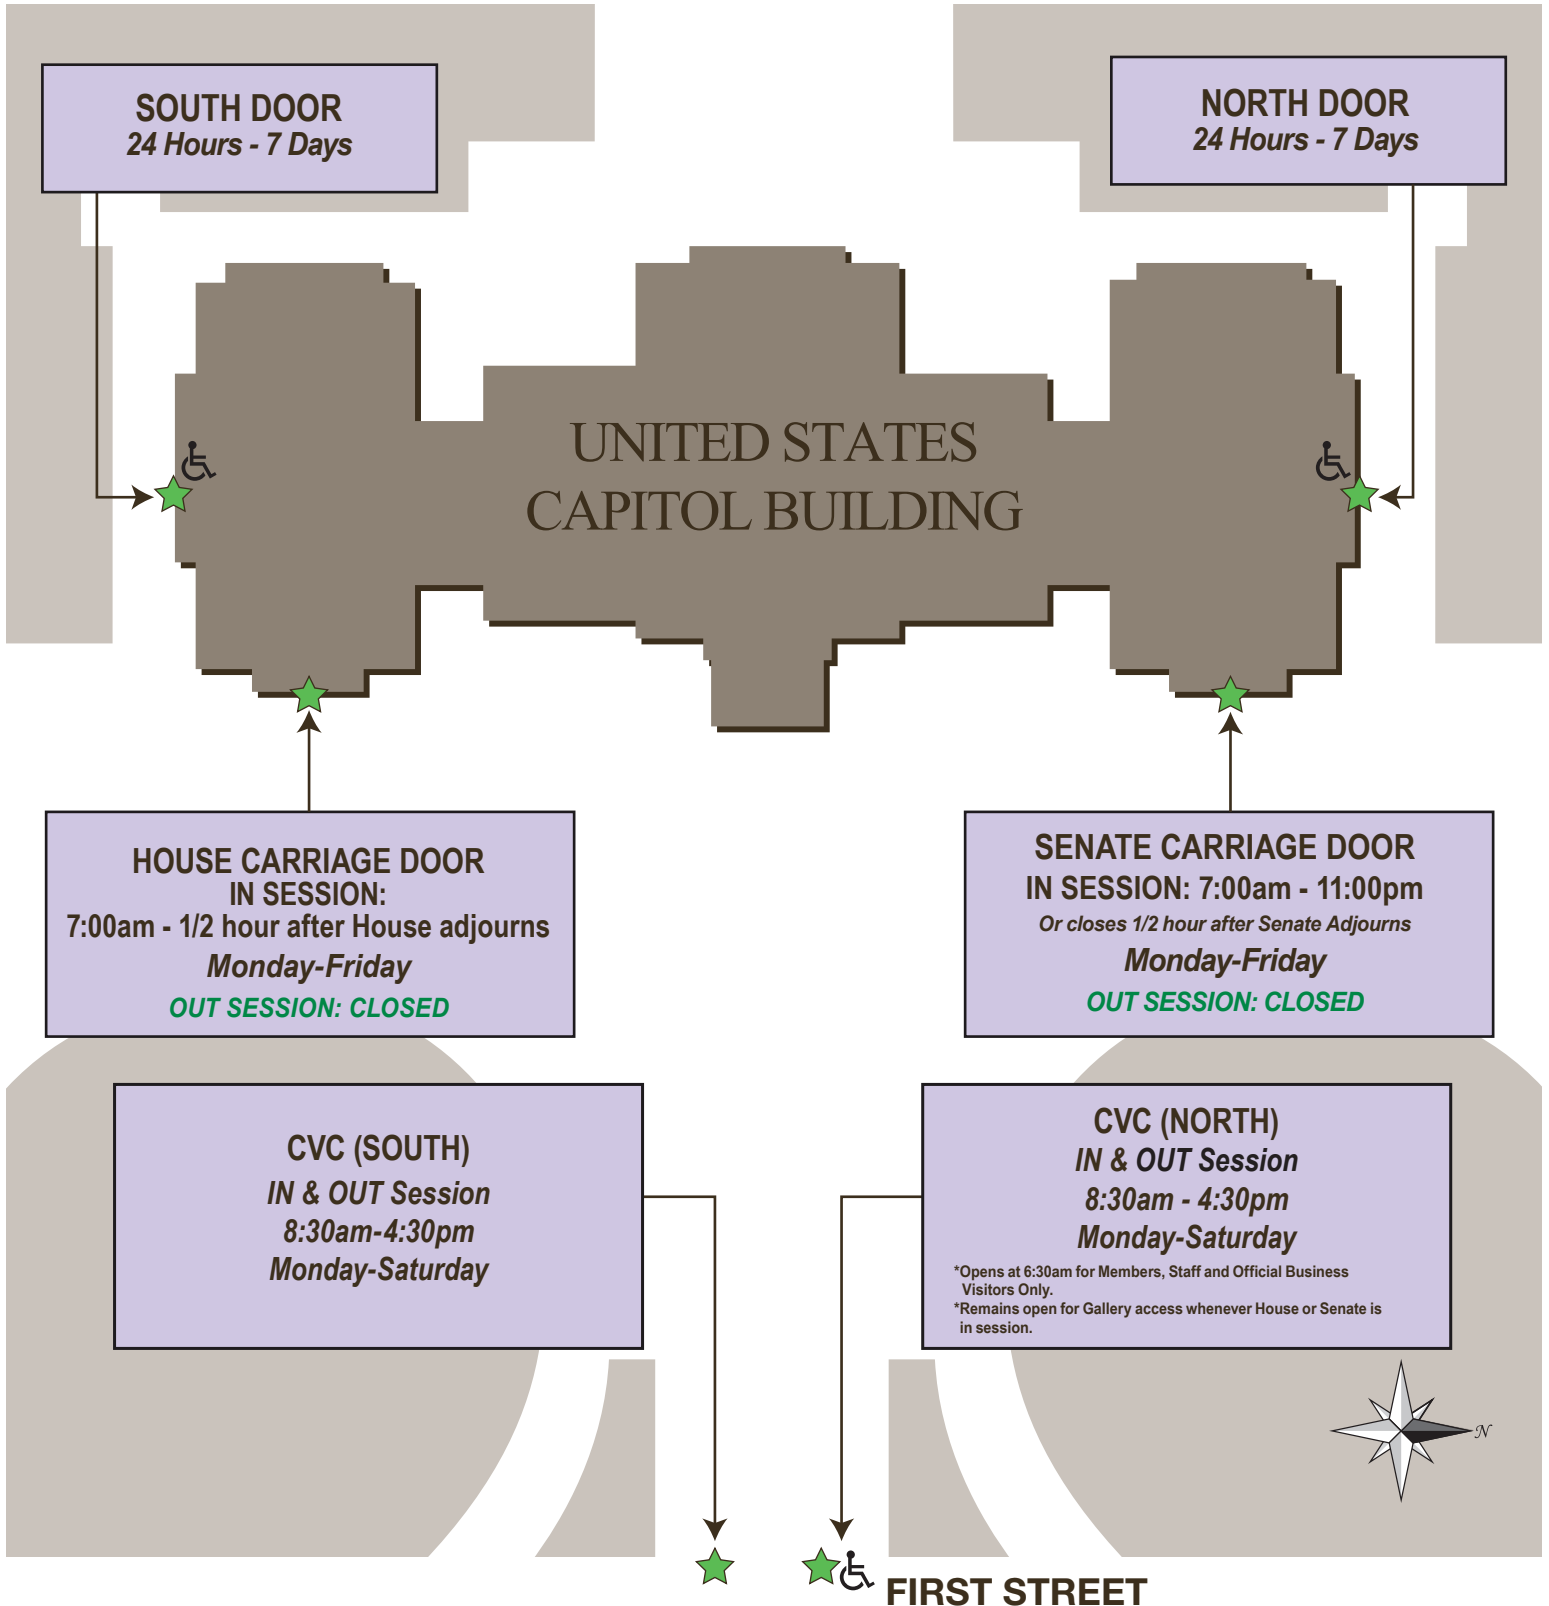

# US CAPITOL BUILDING

## DOOR MAP AND HOURS OF OPERATION\*

Effective March 6, 2023

\* Approved by Committee on Rules and Administration and Sergeant at Arms (OSEPC)  
\* Subject to Published Legislative Calendar AND/OR Leadership Notification