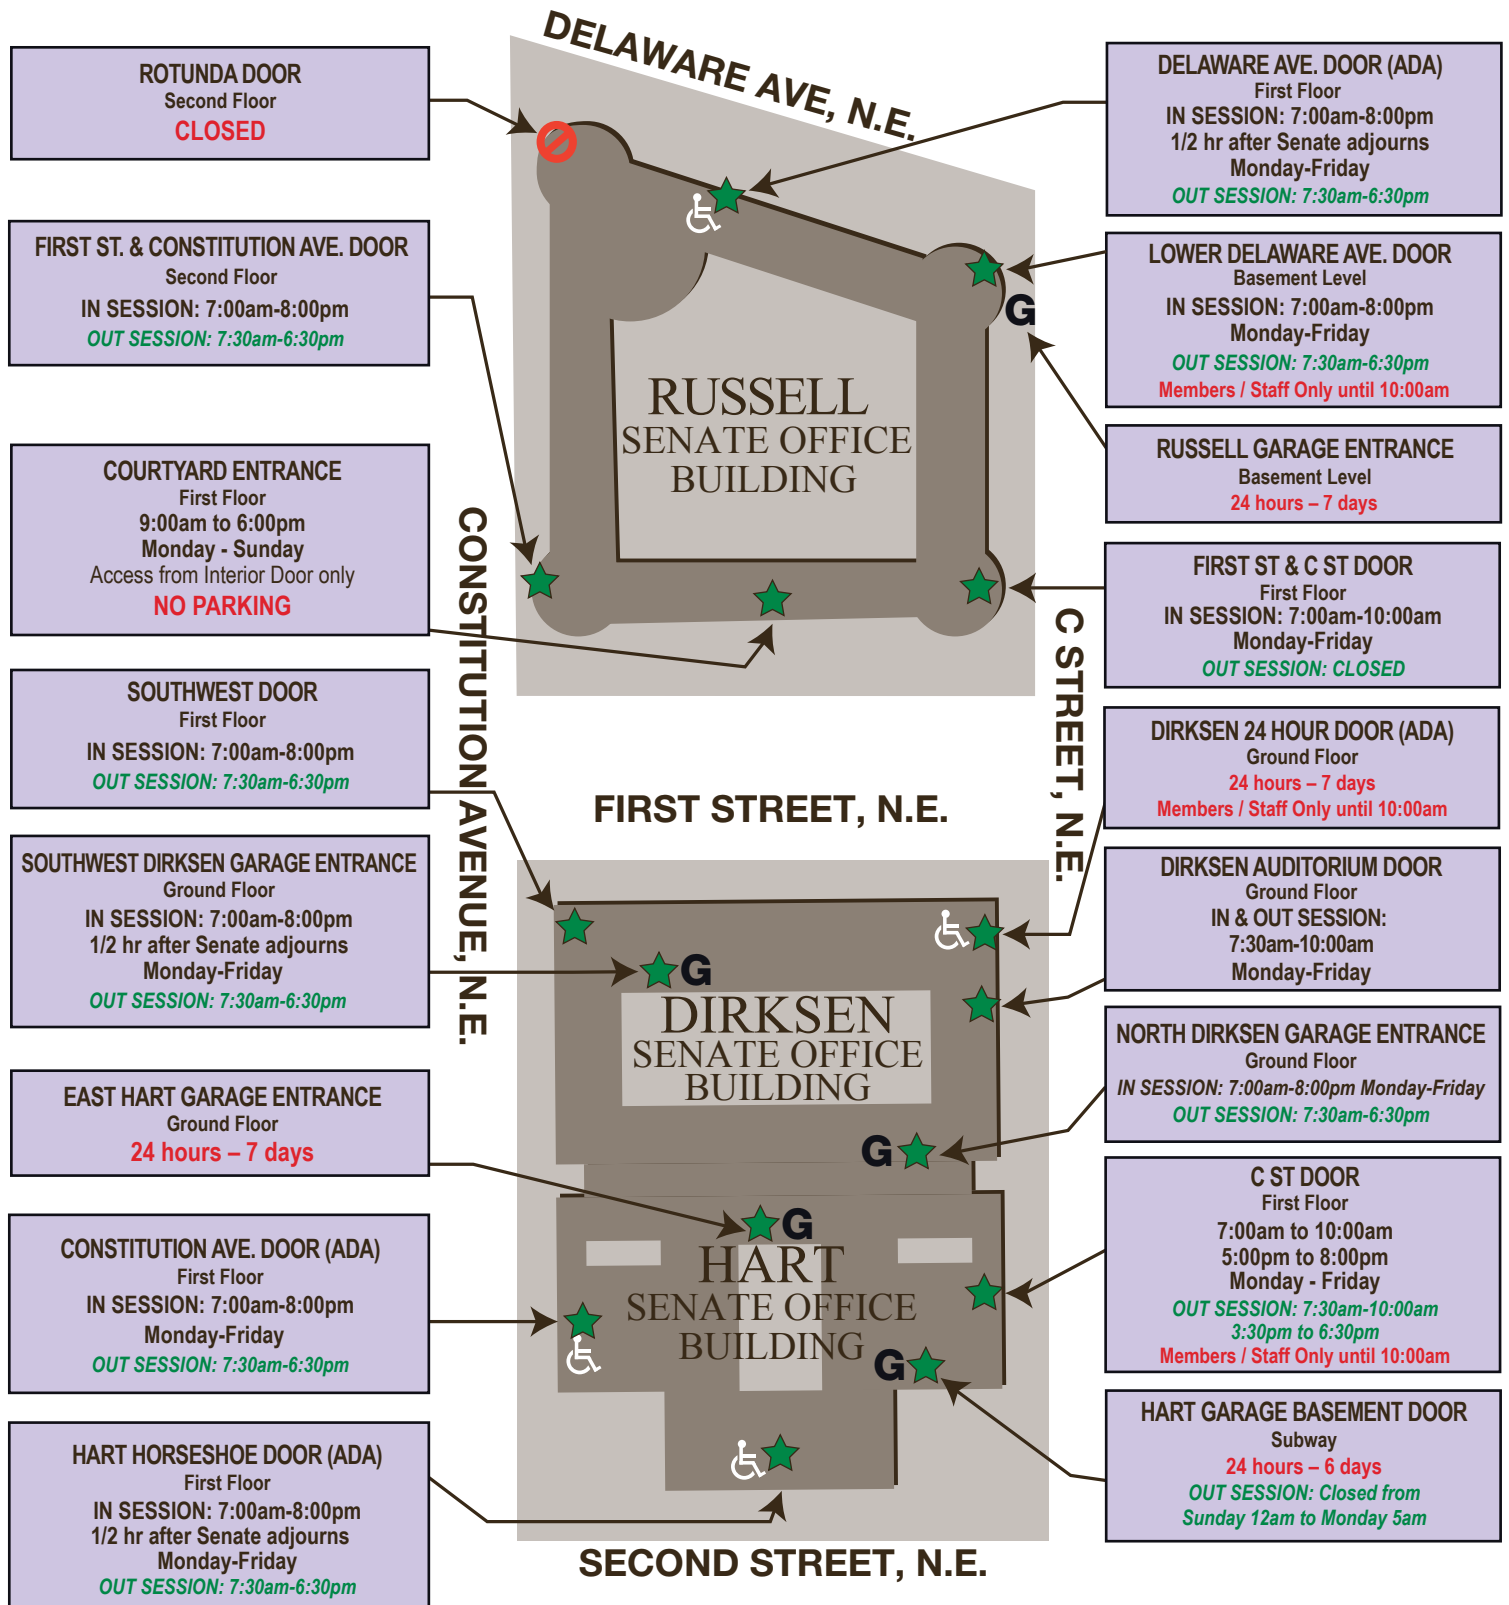

SENATE OFFICE BUILDINGS

DOOR MAP AND HOURS OF OPERATION*

Effective March 6, 2023

* Approved by Committee on Rules and Administration and Sergeant at Arms
 * Subject to Published Legislative Calendar AND/OR Leadership Notification